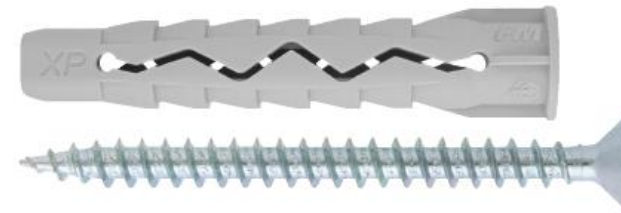

IDEAL FOR ALL BASE MATERIALS

Suitable for use on solid, perforated and hollow base materials

CONTROLLED EXPANSION

Due to the special design of the internal profile and locating groove

KNOT GUARANTEED ON PERFORATED AND HOLLOW BASE MATERIALS

Rapid knot formation: 100% reliable fixing

FM-XP®

UNIVERSAL NYLON PLUG

SUITABLE for use on most base materials:
solid, perforated and hollow materials

- **CONTROLLED EXPANSION** on solid base materials due to the internal profile and locating groove.
- **KNOT FORMATION** guaranteed on all perforated and hollow base materials.
- **EFFECTIVE ANTIROTATION** ensured by ribs.

- concrete
- solid brick
- honeycomb brick
- cell like clay brick
- light weight honeycomb brick
- hollow dense aggregate block
- hollow light aggregate block
- aerated concrete
- plasterboard
- ◐ panels and sheets
- solid stone

UNIVERSAL NYLON PLUG

Plug only

Cheville seulement

Code	Plug Cheville Ø x L	Per box / En boîte		Per bag / En sachet		Bulk / En vrac Pkg. Cond.
		Box q.ty Boîte de	Pkg. Cond.	Box q.ty Boîte de	Pkg. Cond.	
66000006033	6x33	200	2000	1000	10000	10000
66000006045	6x45	200	2000	1000	10000	10000
66000008052	8x52	100	1000	500	5000	4000
66000010065	10x65	50	500	250	2500	1000