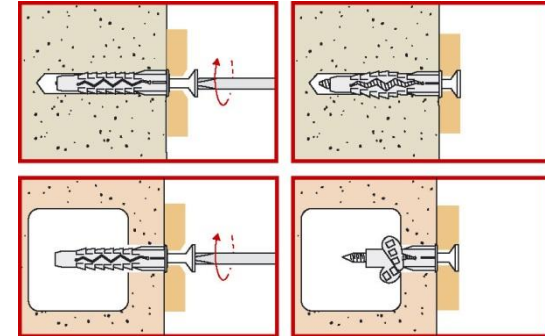

IDEAL FOR ALL BASE MATERIALS

Suitable for use on solid, perforated and hollow base materials

CONTROLLED EXPANSION

Due to the special design of the internal profile and locating groove

KNOT GUARANTEED ON PERFORATED AND HOLLOW BASE MATERIALS

Rapid knot formation: 100% reliable fixing

FM-XP®

UNIVERSAL NYLON PLUG

SUITABLE for use on most base materials:
solid, perforated and hollow materials

- **CONTROLLED EXPANSION** on solid base materials due to the internal profile and locating groove.
- **KNOT FORMATION** guaranteed on all perforated and hollow base materials.
- **EFFECTIVE ANTIROTATION** ensured by ribs.