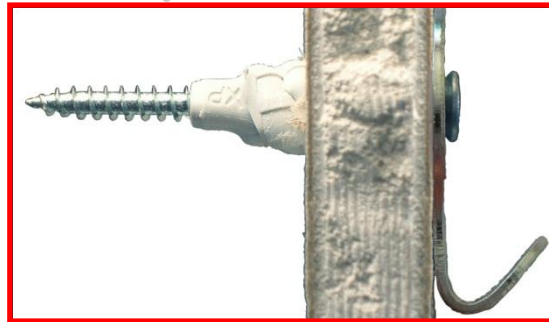

ripple **friulsider**

Nylon (Plastic) Light Duty Anchors

- a. **FM XP**
- b. **TU**
- c. **X 1**
- d. **TSS**
- e. **TML**
- f. **TAN**

UNIVERSAL NYLON PLUG

The convenience of one fixing for all requirements.

IDEAL FOR ALL BASE MATERIALS

Suitable for use on solid, perforated and hollow base materials

CONTROLLED EXPANSION

Due to the special design of the internal profile and locating groove

KNOT GUARANTEED ON PERFORATED AND HOLLOW BASE MATERIALS

Rapid knot formation: 100% reliable fixing

FM-XP®

UNIVERSAL NYLON PLUG

SUITABLE for use on most base materials:
solid, perforated and hollow materials

- **CONTROLLED EXPANSION** on solid base materials due to the internal profile and locating groove.
- **KNOT FORMATION** guaranteed on all perforated and hollow base materials.
- **EFFECTIVE ANTIROTATION** ensured by ribs.